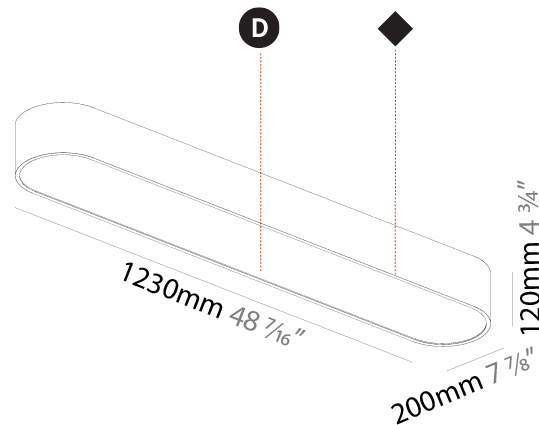

1. To build a product code in our configurator select the specify button on the base model # product page
2. To build a manual product code on this datasheet choose from the options listed below in blue font and add the suffix to the base model #

GENERAL

Series: Smoothy
Subseries: Smoothline
Brand: Prolicht
Division: Architectural
Mounting Type: Surface
Mounting Location: Ceiling
Subcategory: Ambient

PHYSICAL

Shape: Oval
Length (mm): 1230
Length (in): 48 7/16
Width (mm): 200
Width (in): 7 7/8
Height (mm): 120
Height (in): 4 3/4
Light Distribution: Direct
Diffuser: PMMA - Opal or Micro-Prism
Fixture Finish: SSR / BKV / CWI / CRY / HAB / LAG / UFT / ITA / RUA / RUR / MIC / FTG / MYG / TWT / LOD / PUS / FRO / FUP / KIA / POP / BLS / SPG / MEY / GOH / GUM / CHC / COM / ABZ / JAG / OBR / MOS / ROR
Fixture Material: Extruded Aluminum / Steel

ELECTRICAL

Lamp Type: LED (Zhaga Standard)
Input Wattage (W): 42
Total Output Wattage (W): 36
Dimming: Tri-Mode (Non-Dimming and Phase Dimming (120Vac only) and 0-10V Dimming)
Driver Included: Yes
Driver Location: Integrated
Driver Type: Constant Current - Universal
Driver Class: Class 1
Input Voltage (V): 120 - 277
Constant Current (MA): 500

LED

Color Temperature (°K): 3000 / 3500 / 4000
Max. Delivered Lumen (lm): 2920 / 3146 / 3210
CRI: >80 CRI
Lamp Life (hrs): 50000

OPTICAL

RATINGS AND CERTIFICATIONS

Certified By: Certified for North American Standards
IP rating: IP20