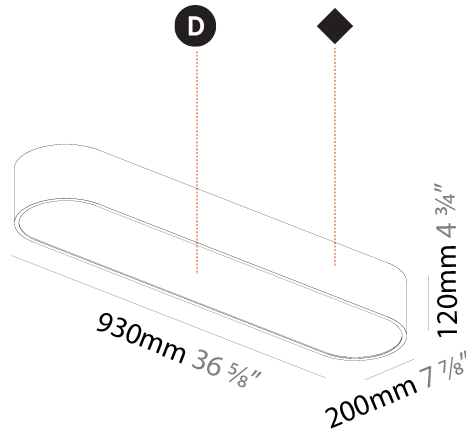

GENERAL

Series: Smoothy
Subseries: Smoothline
Brand: Prolicht
Division: Architectural
Mounting Type: Surface
Mounting Location: Ceiling
Subcategory: Ambient

PHYSICAL

Shape: Oval
Length (mm): 930
Length (in): 36 5/8
Width (mm): 200
Width (in): 7 7/8
Height (mm): 120
Height (in): 4 3/4
Light Distribution: Direct
Weight (kg): 5.108
Weight (lbs): 11.24
Diffuser: [PMMA - Opal or Micro-Prism](#)
Fixture Finish: [SSR / BKV / CWI / CRY / HAB / LAG / UFT / ITA / RUA / RUR / MIC / FTG / MYG / TWT / LOD / PUS / FRO / FUP / KIA / POP / BLS / SPG / MEY / GOH / GUM / CHC / COM / ABZ / JAG / OBR / MOS / ROR](#)
Fixture Material: [Extruded Aluminum / Steel](#)

ELECTRICAL

Lamp Type: LED (Zhaga Standard)
Input Wattage (W): 31.5
Total Output Wattage (W): 27
Dimming: [Tri-Mode (Non-Dimming and Phase Dimming (120Vac only) and 0-10V Dimming)](#)
Driver Included: Yes
Driver Location: Integrated
Driver Type: Constant Current - Universal
Driver Class: Class 2
Input Voltage (V): 120 - 277
Constant Current (MA): 500

LED

[Color Temperature (°K): 3000 / 3500 / 4000](#)
Max. Delivered Lumen (lm): 2190 / 2362 / 2410
CRI: >80 CRI
Lamp Life (hrs): 50000

OPTICAL

RATINGS AND CERTIFICATIONS

Certified By: Certified for North American Standards
IP rating: IP20

PROJECT
TYPE
SPECIFIER
QUANTITY
DATE