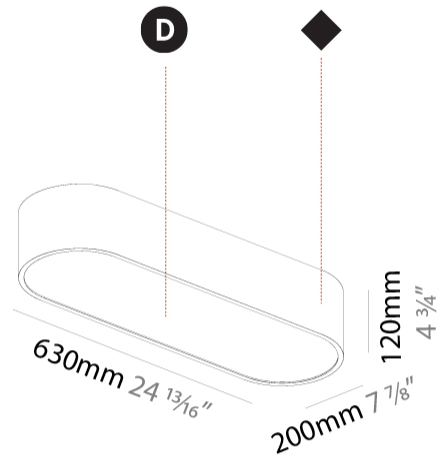

GENERAL

Series: Smoothy
Subseries: Smoothline
Brand: Prolicht
Division: Architectural
Mounting Type: Surface
Mounting Location: Ceiling
Subcategory: Ambient

PHYSICAL

Shape: Oval
Length (mm): 630
Length (in): 24 ¹³/₁₆
Width (mm): 200
Width (in): 7 ⁷/₈
Height (mm): 120
Height (in): 4 ³/₄
Light Distribution: Direct
Weight (kg): 3.403
Weight (lbs): 7.49
Diffuser: PMMA - Opal or Micro-Prism
Fixture Finish: SSR / BKV / CWI / CRY / HAB / LAG / UFT / ITA / RUA / RUR / MIC / FTG / MYG / TWT / LOD / PUS / FRO / FUP / KIA / POP / BLS / SPG / MEY / GOH / GUM / CHC / COM / ABZ / JAG / OBR / MOS / ROR
Fixture Material: Extruded Aluminum / Steel

ELECTRICAL

Lamp Type: LED (Zhaga Standard)
Input Wattage (W): 21
Total Output Wattage (W): 18
Dimming: Tri-Mode (Non-Dimming and Phase Dimming (120Vac only) and 0-10V Dimming)
Driver Included: Yes
Driver Location: Integrated
Driver Type: Constant Current - Universal
Driver Class: Class 2
Input Voltage (V): 120 - 277
Constant Current (MA): 500

LED

Color Temperature (°K): 3000 / 3500 / 4000
Max. Delivered Lumen (lm): 1460 / 1568 / 1600
CRI: >80 CRI
Lamp Life (hrs): 50000

OPTICAL

RATINGS AND CERTIFICATIONS

Certified By: Certified for North American Standards
IP rating: IP20

PROJECT
TYPE
SPECIFIER
QUANTITY
DATE